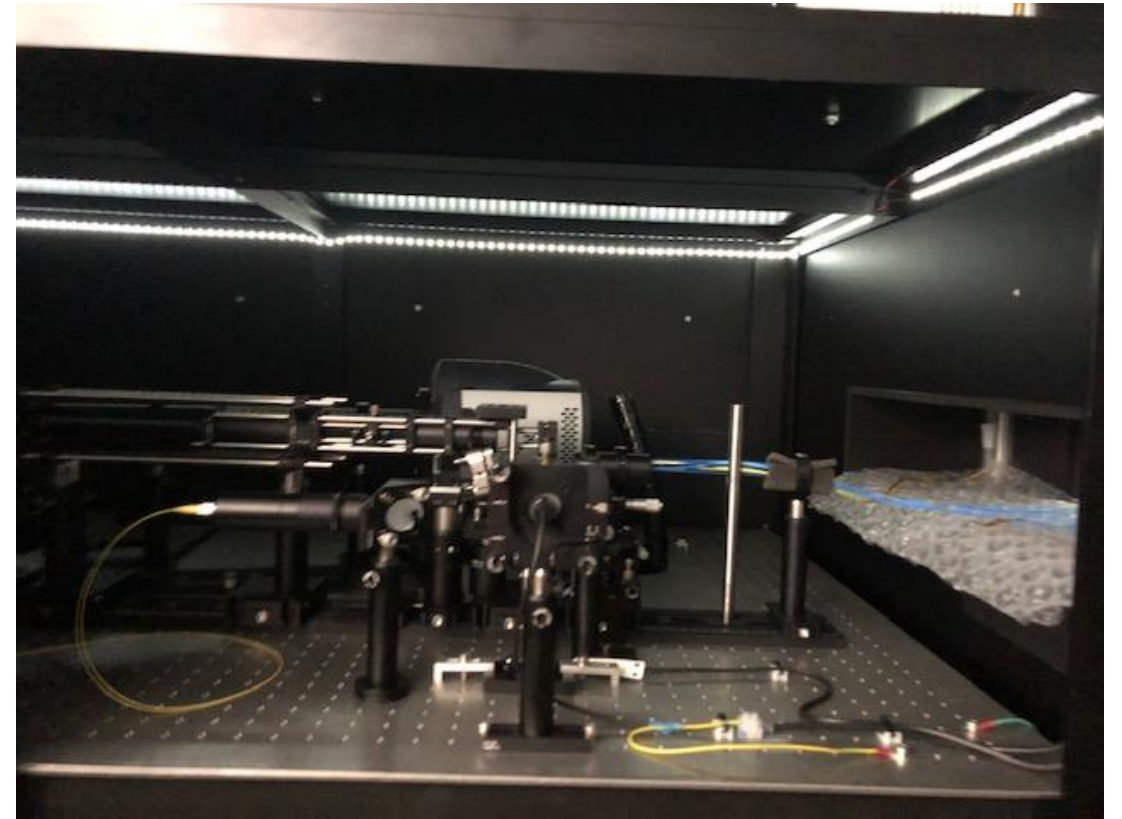

The Multivolt Box has been fixed

FBI alignment on Control Camera (IMAGES)

IMAGES SPOTS BEFORE ALIGNMENT

IMAGES SPOTS AFTER ALIGNMENT

FBI alignment on Control Camera (PUPILS)

PUPILS AFTER ALIGNMENT

We have installed LED lights under the cover

INJECTION TABLE

SPECTRO TABLE

THE TEAM